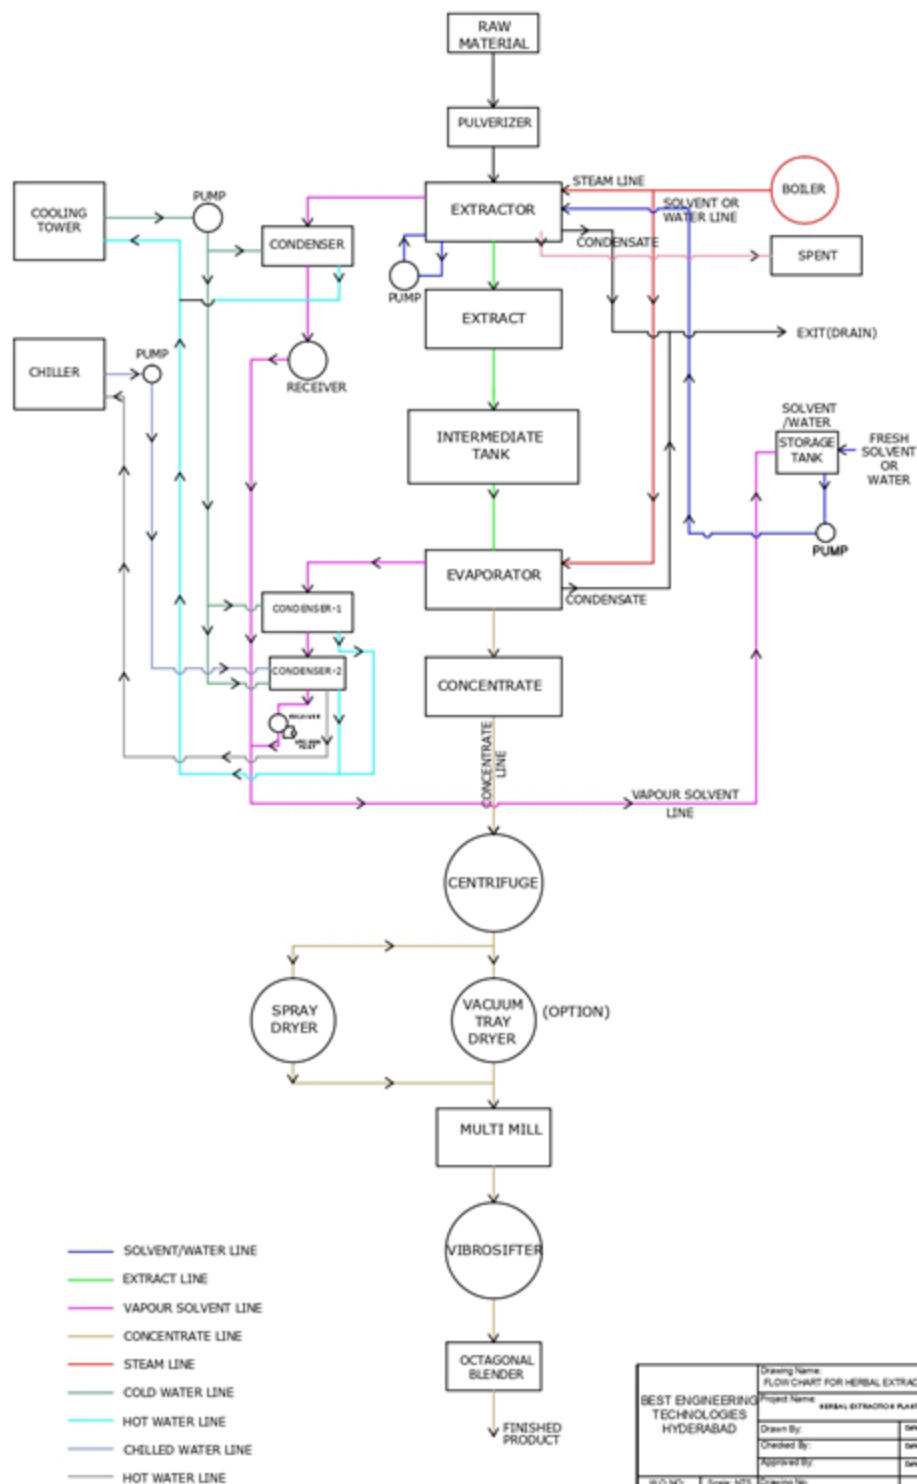

# FLOW CHART FOR HERBAL EXTRACTION PLANT

Drawing Name: FLOW CHART FOR HERBAL EXTRACTION PLANT	
Project Name: HERBAL EXTRACTION PLANT	
Drawn By: SARU CHAKRAVARTY	DATE: 02/06/2024
Checked By: SARU CHAKRAVARTY	DATE: 02/06/2024
Approved By: SARU CHAKRAVARTY	DATE: 02/06/2024
W.O. NO.:	Scale: NTS
Drawing No.:	